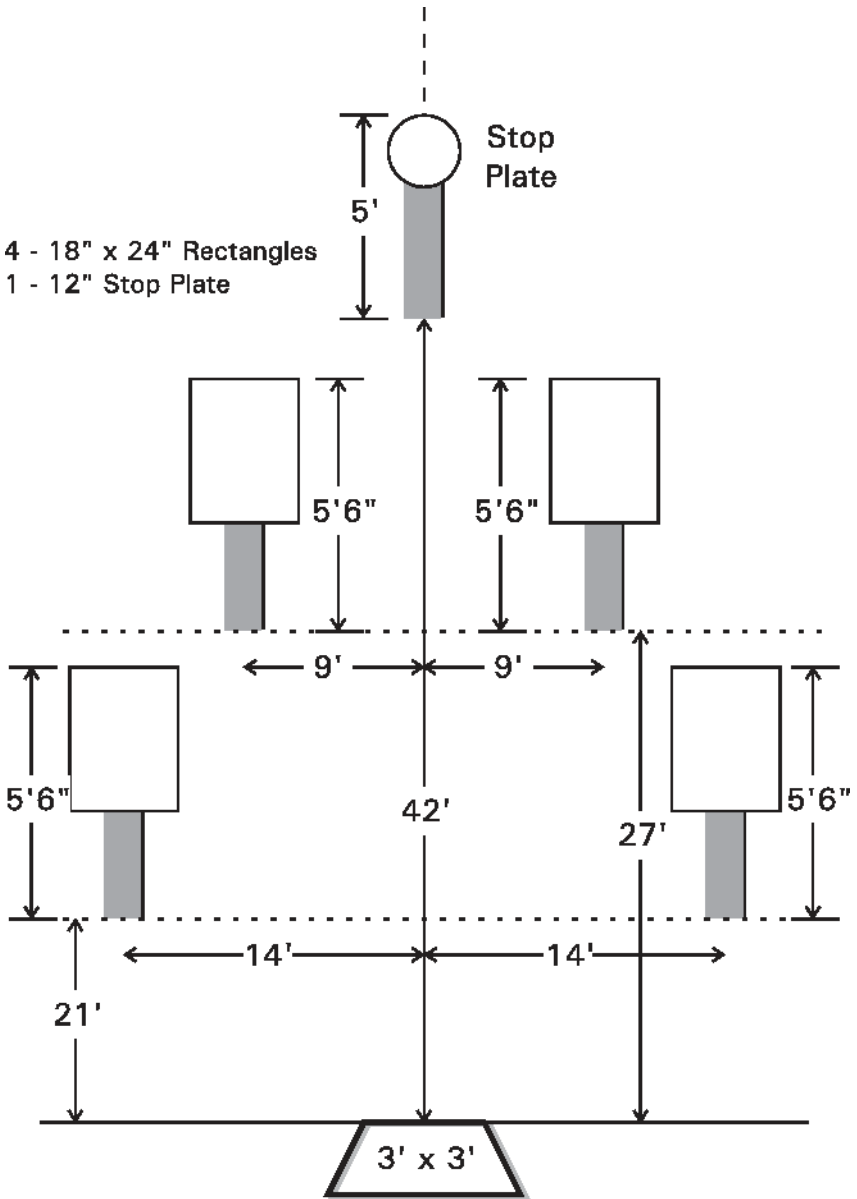

Stage 5, Bay 7

Smoke & Hope

Best 4 of 5 runs