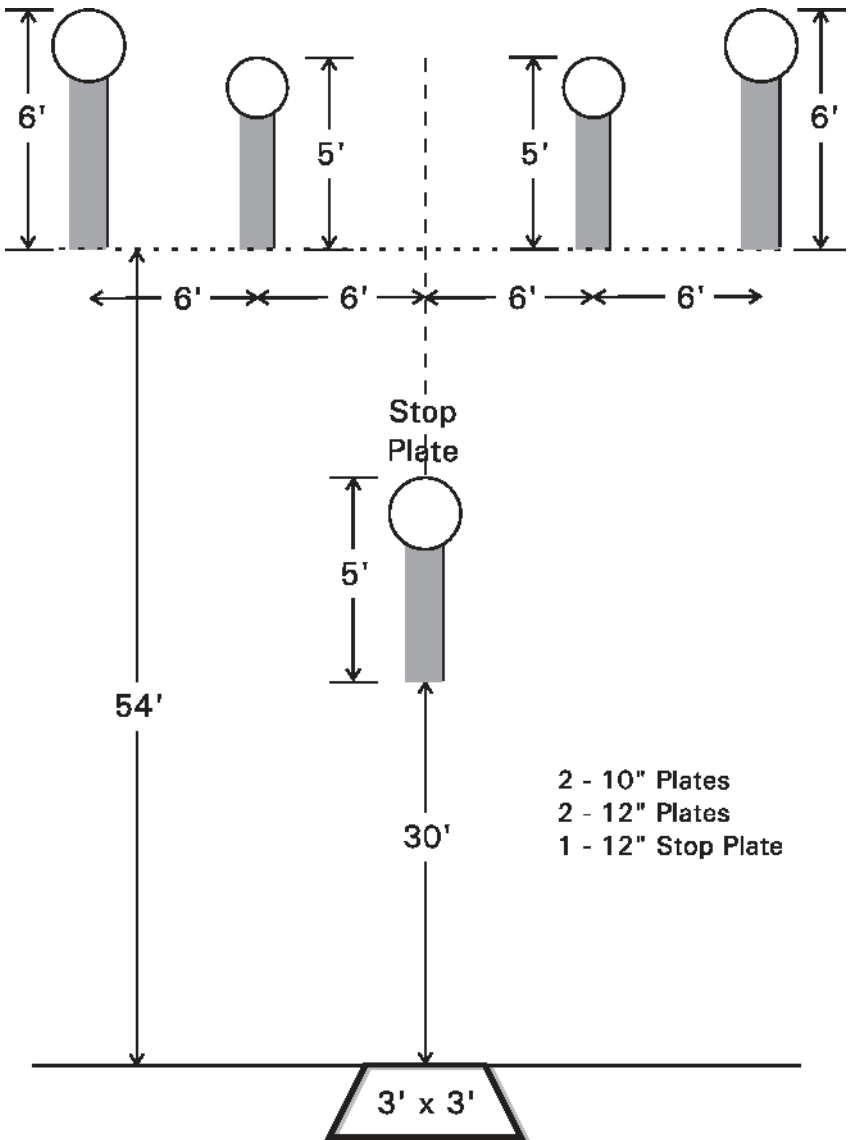

Stage 4, Bay 5

Pendulum

Best 4 of 5 runs