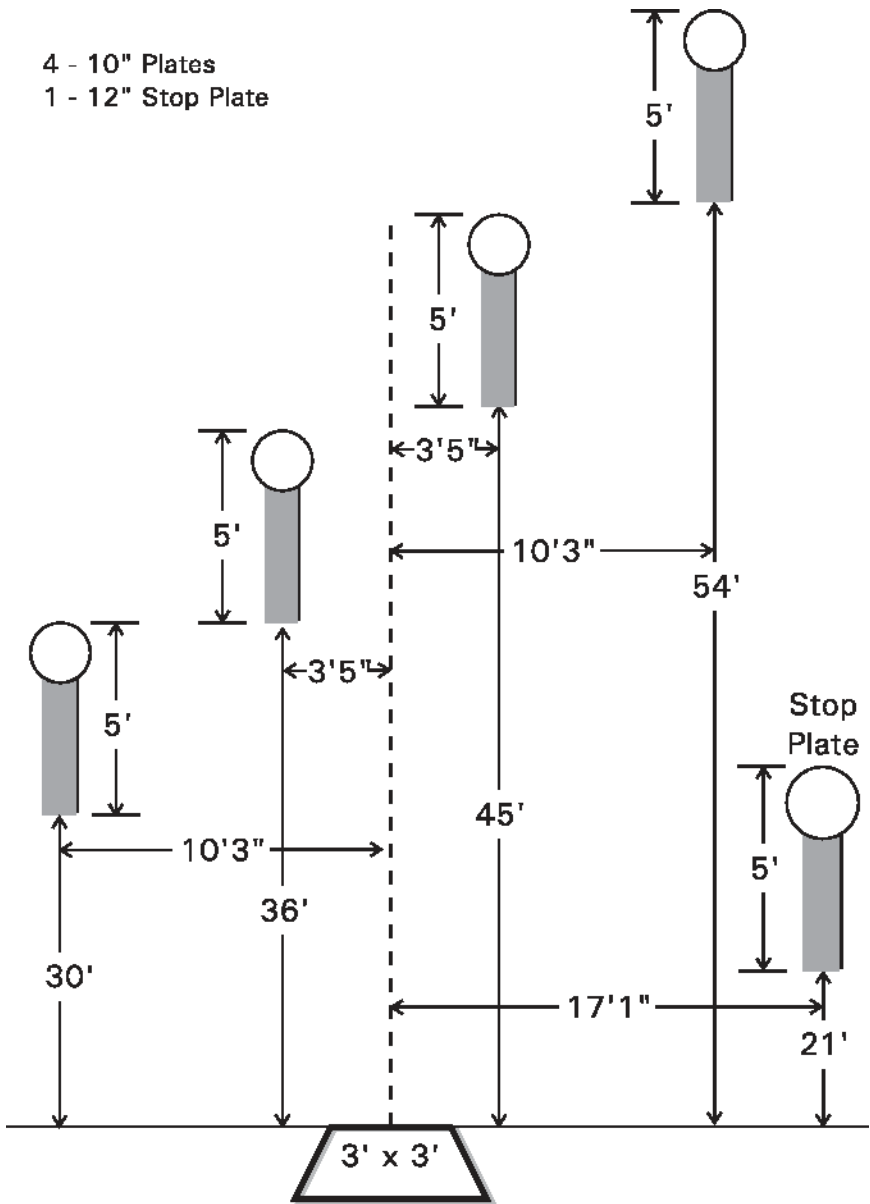

# Stage 1, Bay 1

- 1 - 10" Plate
- 1 - 12" Plate
- 2 - 18" x 24" Rectangles
- 1 - 12" Stop Plate

**Accelerator**

Best 4 of 5 runs

## Stage 2, Bay 2

4 - 10" Plates  
1 - 12" Stop Plate

## Five To Go

Best 4 of 5 runs

## Roundabout

Best 4 of 5 runs