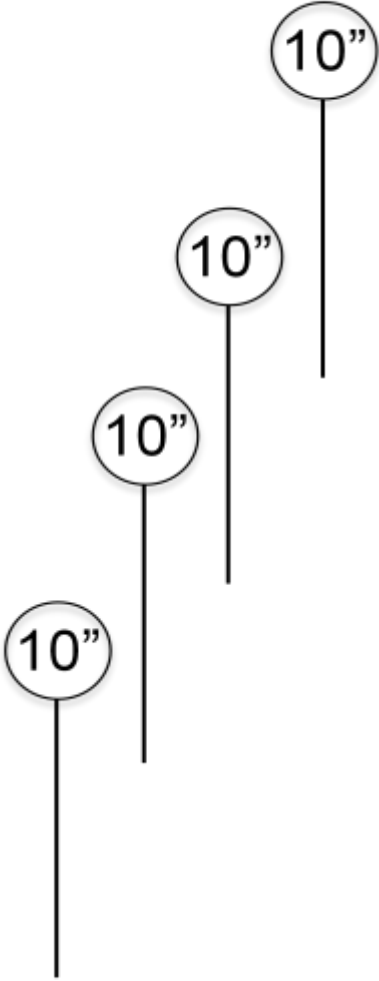

Bay 1, Stage 1 (grey steel)

Bay 2 Stage 2

Bay 4 Stage 3

Best 4 of 5 strings

Start in Box A, shoot 4 round plates, move to Box B and shoot rectangle stop plate.

Bay 6 Stage 4

Bay 7 Stage 5 (blue steel)