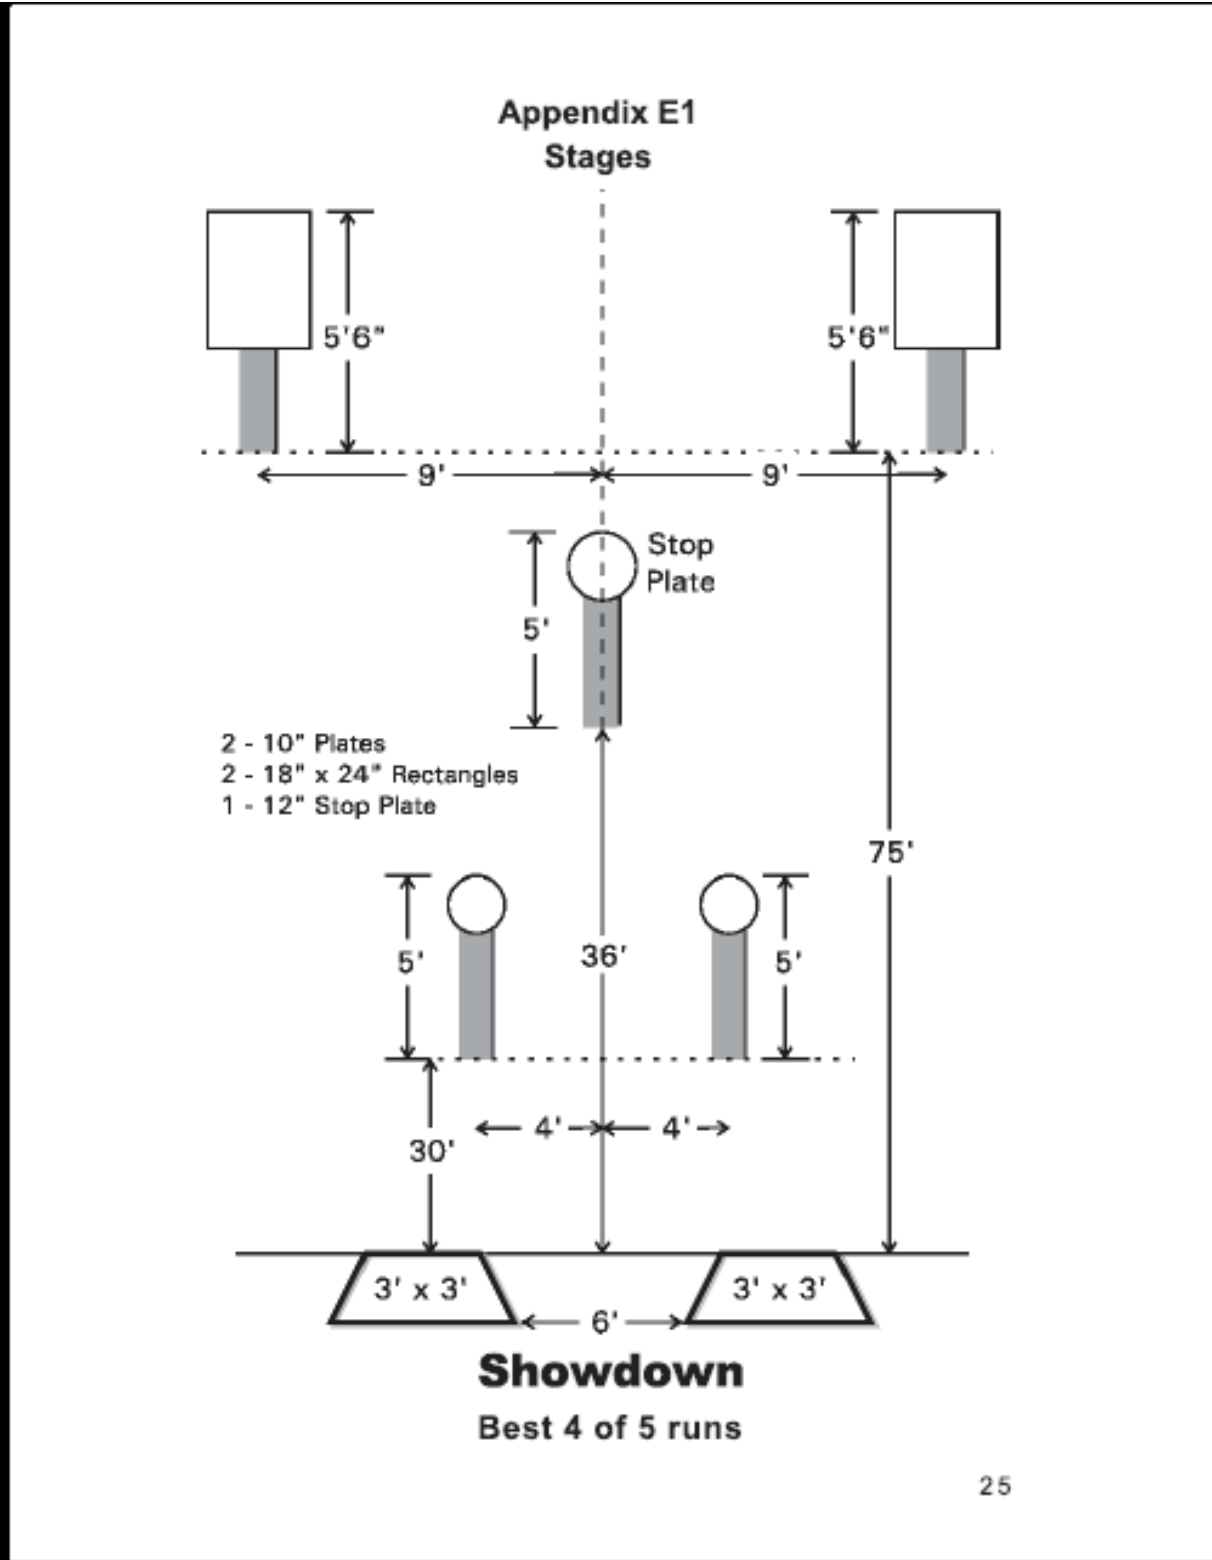

Bay 1, Stage 1 (grey steel)

Bay 2 Stage 2

Bay 4 Stage 3

Best 4 of 5 strings

Start in Box A, shoot 4 round plates, move to Box B and shoot rectangle stop plate.

Bay 6 Stage 4

Bay 7 Stage 5 (blue steel)