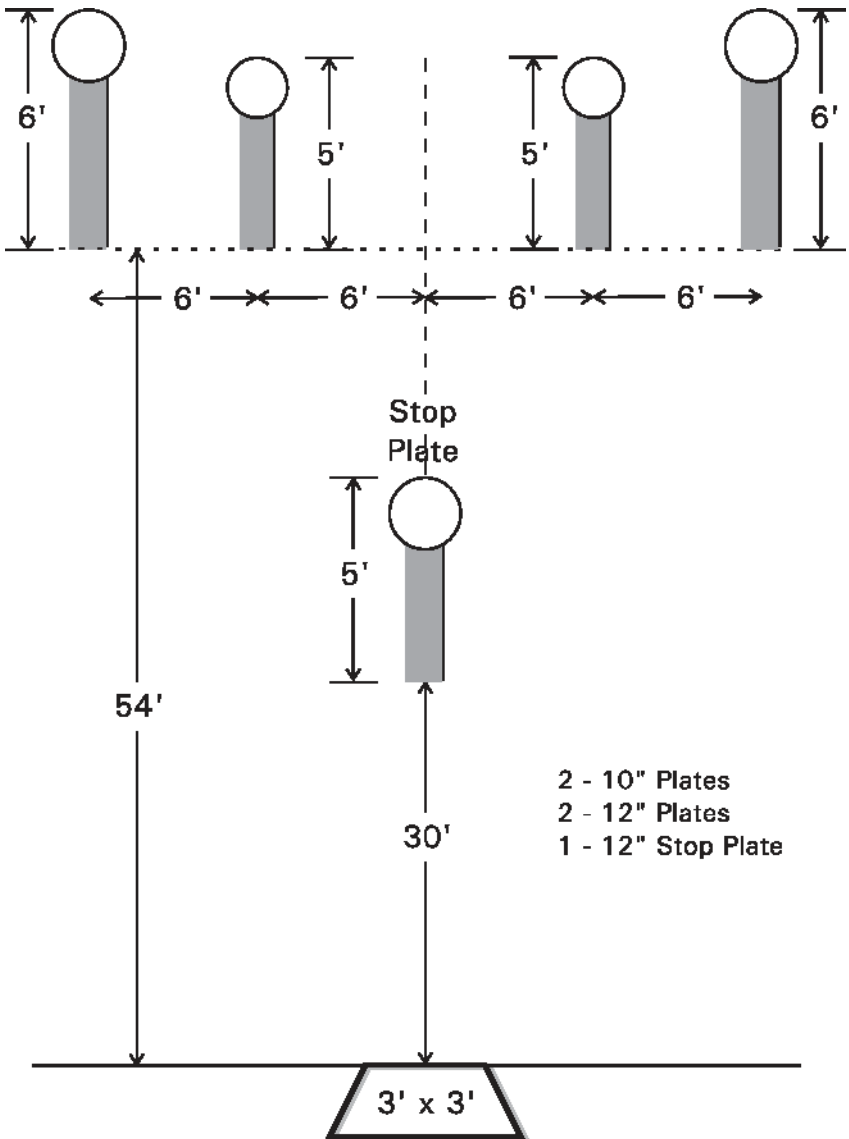

Stage 1, Bay 1

Outer Limits

Best 3 of 4 runs

Stage 2, Bay 2

- 1 - 10" Plate
- 1 - 12" Plate
- 2 - 18" x 24" Rectangles
- 1 - 12" Stop Plate

Accelerator

Best 4 of 5 runs

Stage 3, Bay 3

Best 4 of 5 runs

Stage 4, Bay 4

Pendulum

Best 4 of 5 runs

Stage 5, Bay 5

Speed Option

Best 4 of 5 runs

Stage 6, Bay 7