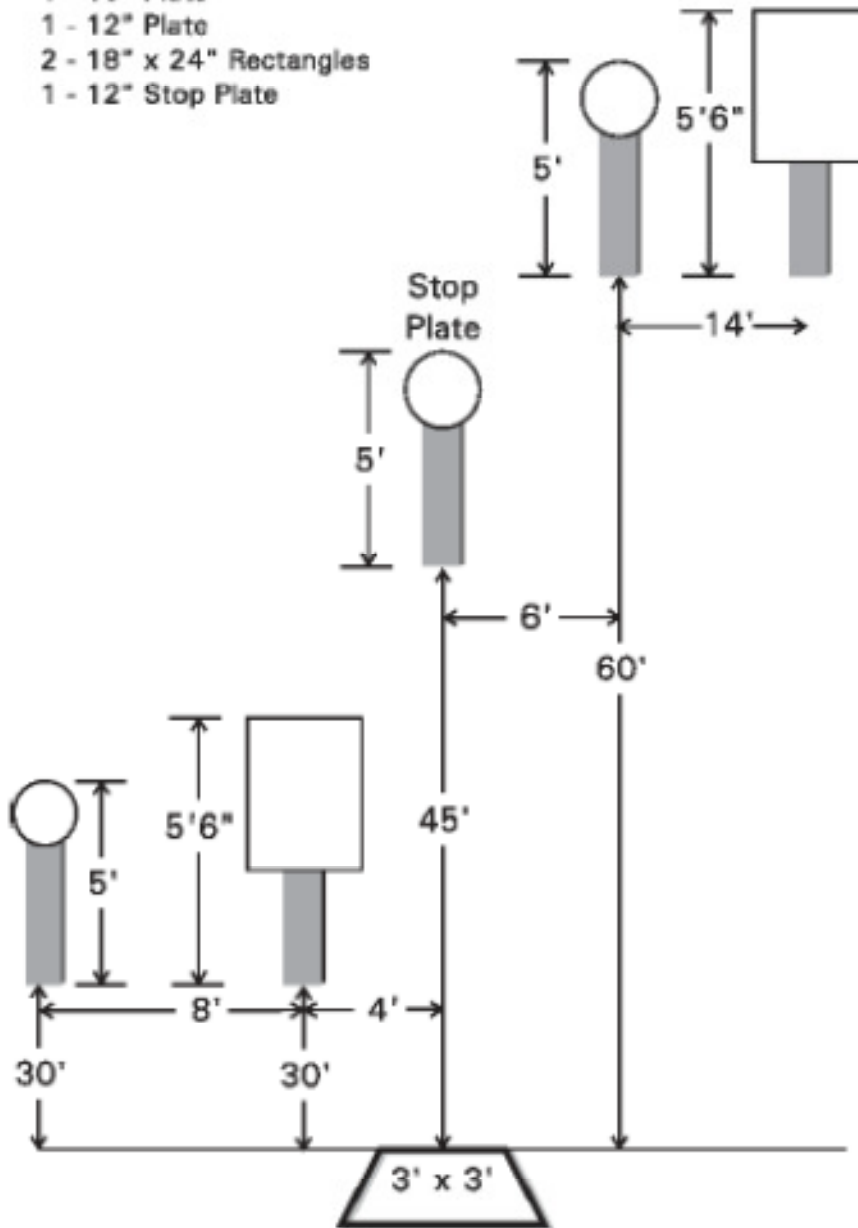

Showdown

Best 4 of 5 runs

**Appendix E1
Stages**

- 1 - 10" Plate
- 1 - 12" Plate
- 2 - 18" x 24" Rectangles
- 1 - 12" Stop Plate

Accelerator
Best 4 of 5 runs

Roundabout
Best 4 of 5 runs

Appendix E1
Stages

4 - 10" Plates
1 - 12" Stop Plate

Five To Go
Best 4 of 5 runs

**Appendix E1
Stages**

Speed Option

Best 4 of 5 runs