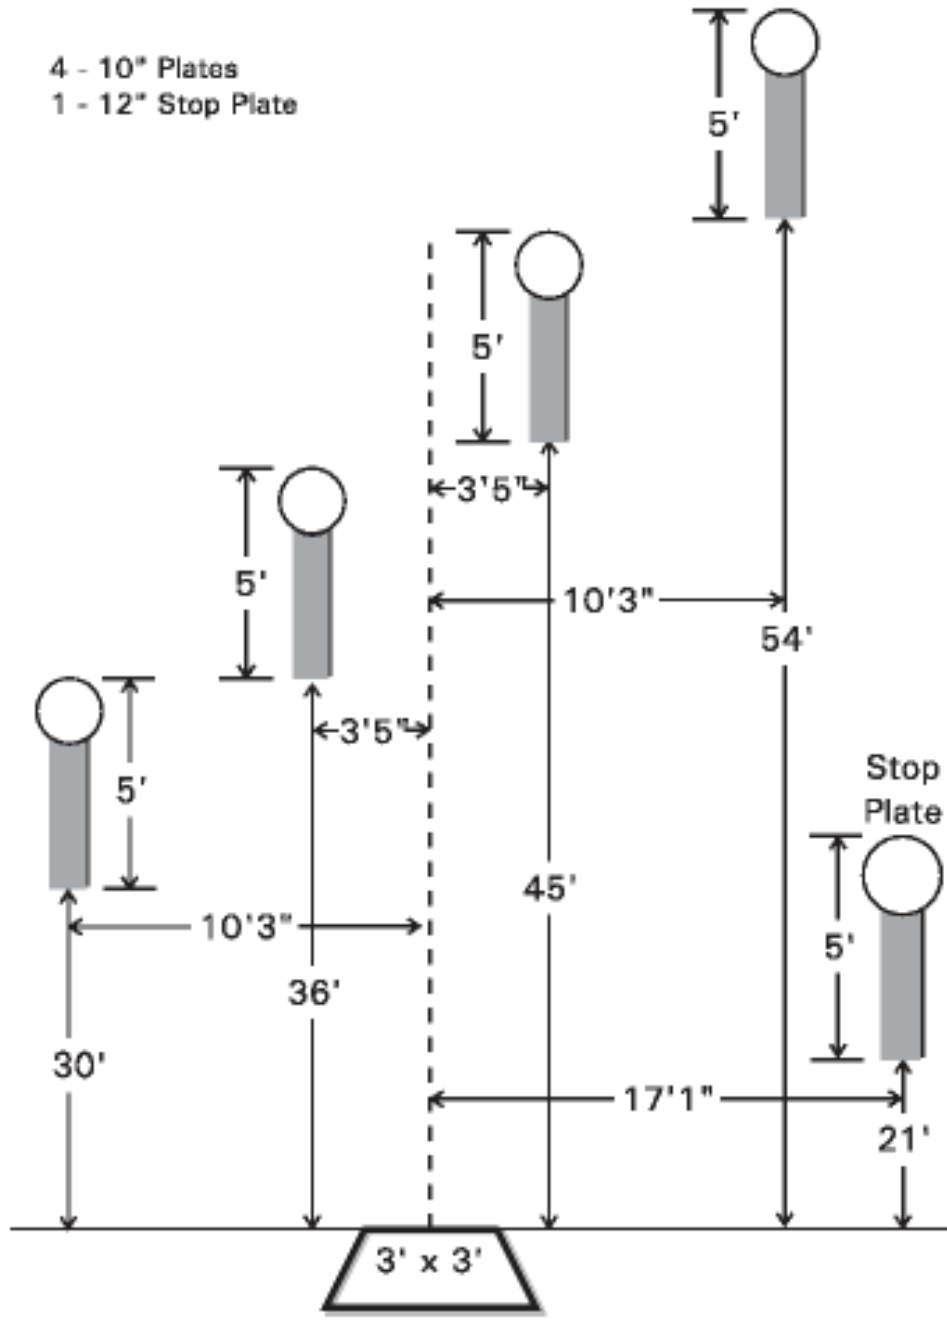

Showdown

Best 4 of 5 runs

**Appendix E1
Stages**

- 1 - 10" Plate
- 1 - 12" Plate
- 2 - 18" x 24" Rectangles
- 1 - 12" Stop Plate

Accelerator
Best 4 of 5 runs

Roundabout
Best 4 of 5 runs

Appendix E1
Stages

4 - 10" Plates
1 - 12" Stop Plate

Five To Go
Best 4 of 5 runs

**Appendix E1
Stages**

Speed Option

Best 4 of 5 runs