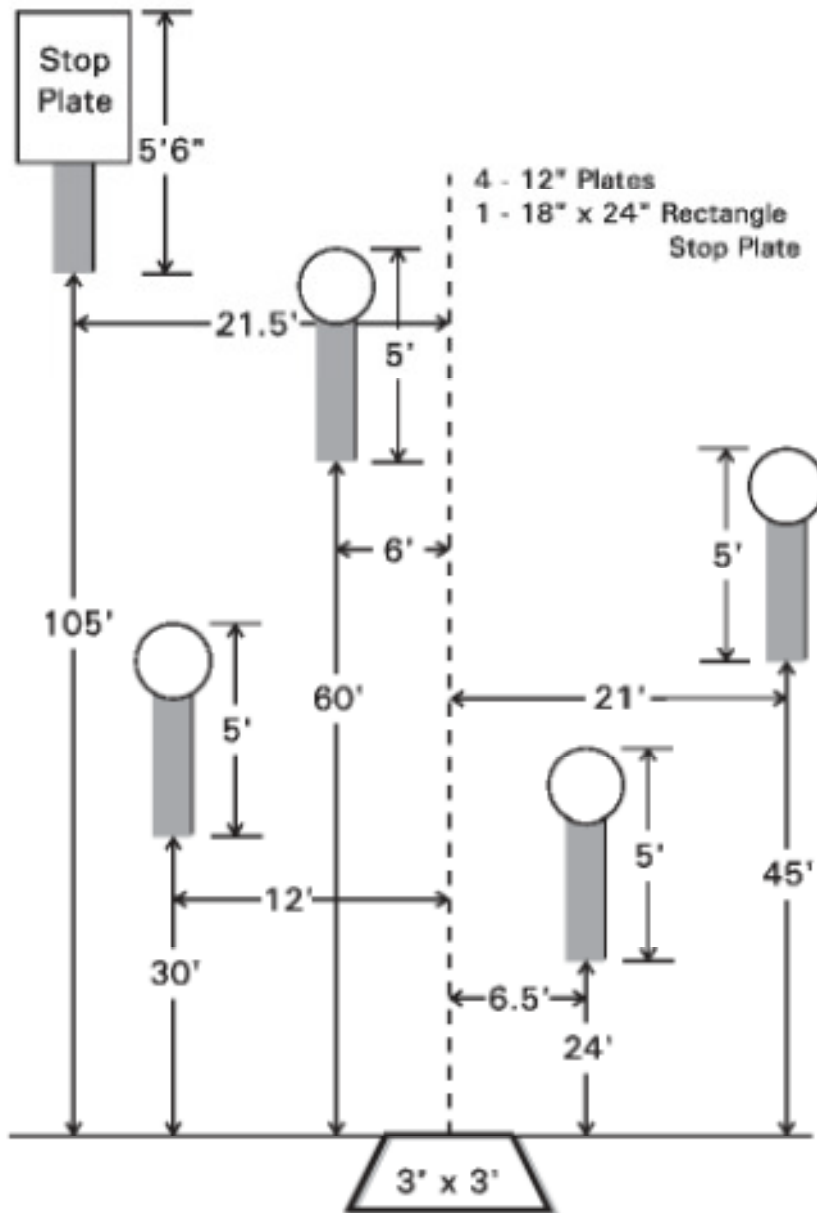

Showdown

Best 4 of 5 runs

**Appendix E1
Stages**

- 1 - 10" Plate
- 1 - 12" Plate
- 2 - 18" x 24" Rectangles
- 1 - 12" Stop Plate

Accelerator
Best 4 of 5 runs

Roundabout
Best 4 of 5 runs

Appendix E1
Stages

4 - 10" Plates
1 - 12" Stop Plate

Five To Go
Best 4 of 5 runs

**Appendix E1
Stages**

Speed Option

Best 4 of 5 runs