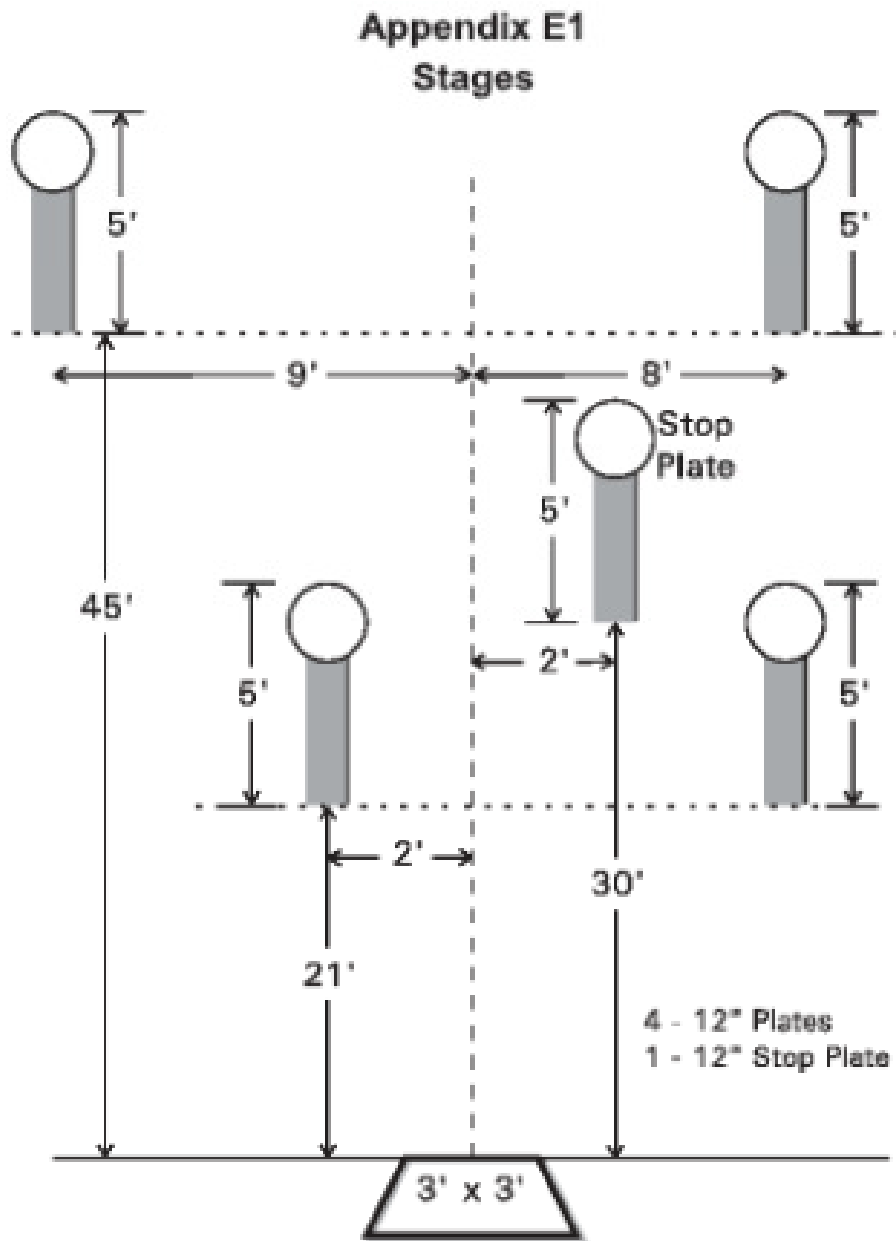

Showdown

Best 4 of 5 runs

**Appendix E1
Stages**

- 1 - 10" Plate
- 1 - 12" Plate
- 2 - 18" x 24" Rectangles
- 1 - 12" Stop Plate

Accelerator
Best 4 of 5 runs

Roundabout
Best 4 of 5 runs

Appendix E1
Stages

4 - 10" Plates
1 - 12" Stop Plate

Five To Go
Best 4 of 5 runs

**Appendix E1
Stages**

Speed Option

Best 4 of 5 runs